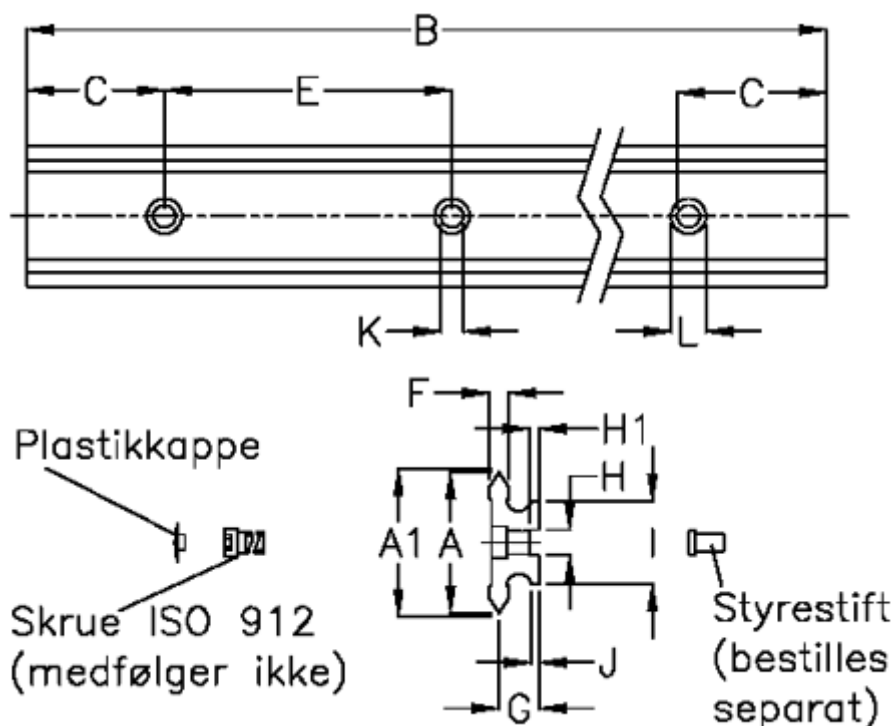

Article number: 05712042661

Description: Hepco GV3 slide NS 25 L266 P1  
with counterbored holes

## Measures

A	= 25	G	= 10.0	Weight kg/1000 = 1.50
A1	= 25.74	H	= 6	
B	= 266	H1	= 2.5	
C	= 43.0	I	= 15.0	
E	= 90	J	= 2.60	
F	= 4.71	K	= 5.5	
For bearing	= J25	L	= 10 x 5.1	
For guide pin	= SDP6	Precision type	= P1	